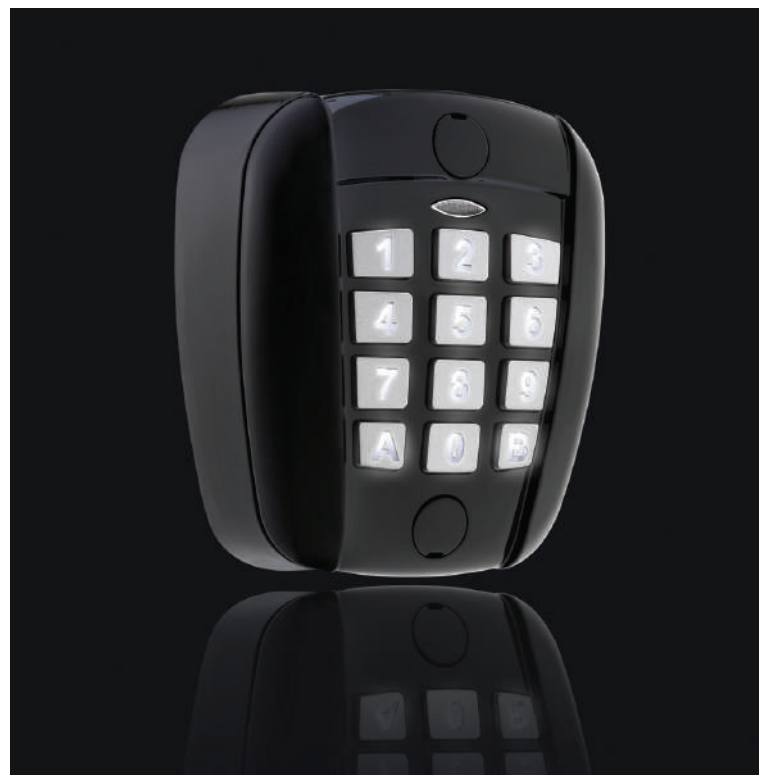

## 300TCODE

Cable digital keyboard with backlit keys and BUS signal transmission complete with decoder.

## 300TCODE-W

Wireless digital keyboard (via radio with battery) with backlit keys to be combined with a 433,92 MHz self-learning radio receiver or with an electronic control unit with built-in radio receiver enabled for rolling code.

## 300TCODEBUS

**NEW**

Cable digital keyboard with BUS signal transmission. Product compatible with: 200K995MA-B and 200K995MA-S.